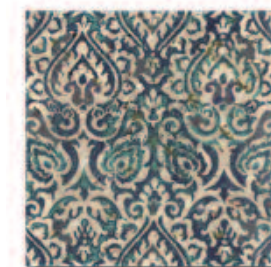

Exclusivity