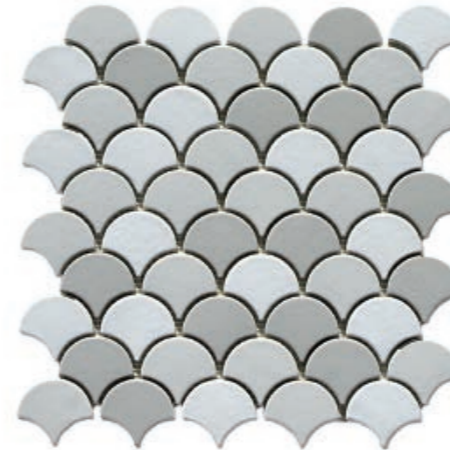

Грета Вульф  
www.gretawolf.ru

FISH SCALE

ALUM'EMOI  
MOSAIC

Sheet 30,5 x 30,5 cm  
Thickness: 6 mm  
Box of 10 sheets  
Sold per sheet

MATTE WHITE  
EMOI3030EP01 4F P

GLOSSY BLACK  
EMOI3030EP02 4F P

TRIO WHITE-GREY  
EMOI3030EP03 5F P

QUATUOR BLACK-WHITE-GREY  
EMOI3030EP04 5F P

PSYCHEDELIC BROWN  
EMOI3030EP05 5F P

305 mm

305 mm

ALUM'EMOI  
MOSAÏC

Sheet 28,3 x 28,3 cm  
Thickness: 5 mm  
Box of 10 sheets  
Sold per sheet

GEM

WHITE N°0  
EMOI3030GEM01 4F P

# MOSAIC

SEVENTIES

Sheet 30,5 x 30,5 cm  
Thickness: 6 mm  
Box of 10 sheets  
Sold per sheet

PATTERN PSYCHEDELIC BLACK  
EMOI3030SEV01 SF P

GLOBE PSYCHEDELIC BROWN  
EMOI3030SEV02 SF P