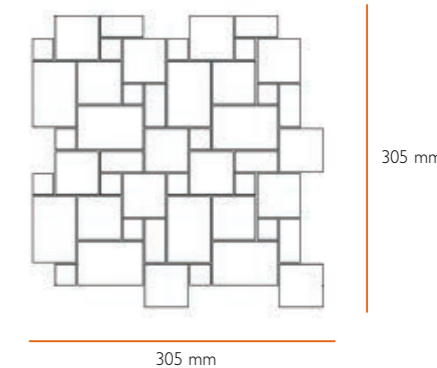

# MOSAÏC

Sheet 30,5 x 30,5 cm  
Thickness: 6 mm  
Box of 10 sheets  
Sold per sheet

ARABESQUE

305 mm

305 mm

GLOSSY WHITE N°0  
EMOI3030ARA01 4F P

GLOSSY BLACK N°32  
EMOI3030ARA02 4F P

CHINESE BLUE N°20  
EMOI3030ARA04 4F P

# MOSAIC

SEVENTIES

Sheet 30,5 x 30,5 cm  
Thickness: 6 mm  
Box of 10 sheets  
Sold per sheet

PATTERN PSYCHEDELIC BLACK  
EMOI3030SEV01 SF P

GLOBE PSYCHEDELIC BROWN  
EMOI3030SEV02 SF P