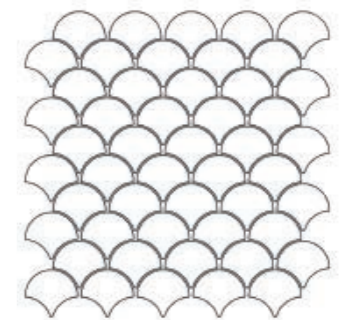

Грета Вульф  
www.gretawolf.ru

FISH SCALE

ALUM'EMOI  
MOSAIC

Sheet 30,5 x 30,5 cm  
Thickness: 6 mm  
Box of 10 sheets  
Sold per sheet

MATTE WHITE  
EMOI3030EP01 4F P

GLOSSY BLACK  
EMOI3030EP02 4F P

TRIO WHITE-GREY  
EMOI3030EP03 5F P

QUATUOR BLACK-WHITE-GREY  
EMOI3030EP04 5F P

PSYCHEDELIC BROWN  
EMOI3030EP05 5F P

305 mm

305 mm

ALUM'EMOI  
MOSAÏC

Sheet 28,3 x 28,3 cm  
Thickness: 5 mm  
Box of 10 sheets  
Sold per sheet

GEM

WHITE N°0  
EMOI3030GEM01 4F P

# MOSAIC

SEVENTIES

Sheet 30,5 x 30,5 cm  
Thickness: 6 mm  
Box of 10 sheets  
Sold per sheet

PATTERN PSYCHEDELIC BLACK  
EMOI3030SEV01 SF P

GLOBE PSYCHEDELIC BROWN  
EMOI3030SEV02 SF P