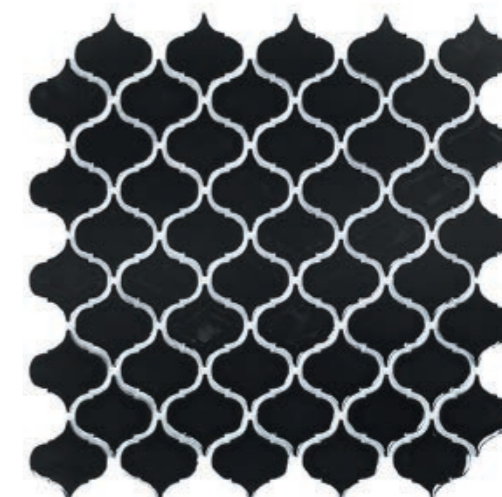

FRENCH BLUE  
EMOI3030GEM02 4F P

DARK GREEN N°2  
EMOI3030GEM03 4F P

IVORY N°8  
EMOI3030GEM04 4F P

DARK GREY N°33  
EMOI3030GEM05 4F P

# MOSAÏC

Sheet 30,5 x 30,5 cm  
Thickness: 6 mm  
Box of 10 sheets  
Sold per sheet

ARABESQUE

305 mm

305 mm

GLOSSY WHITE N°0  
EMOI3030ARA01 4F P

GLOSSY BLACK N°32  
EMOI3030ARA02 4F P

CHINESE BLUE N°20  
EMOI3030ARA04 4F P

# MOSAIC

SEVENTIES

Sheet 30,5 x 30,5 cm  
Thickness: 6 mm  
Box of 10 sheets  
Sold per sheet

PATTERN PSYCHEDELIC BLACK  
EMOI3030SEV01 SF P

GLOBE PSYCHEDELIC BROWN  
EMOI3030SEV02 SF P