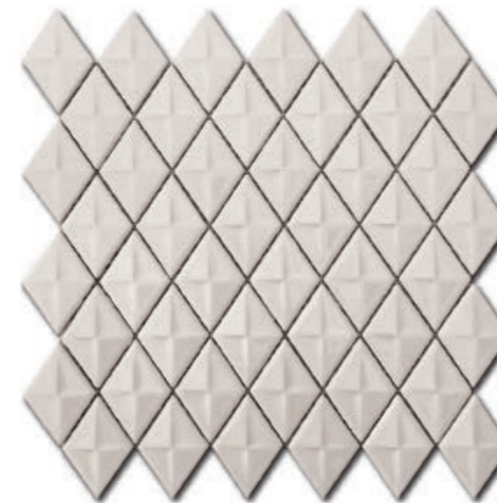

QUATUOR BLACK-WHITE-GREY  
EMOI3030EP04 5F P

PSYCHEDELIC BROWN  
EMOI3030EP05 5F P

305 mm

305 mm

ALUM'EMOI  
MOSAÏC

Sheet 28,3 x 28,3 cm  
Thickness: 5 mm  
Box of 10 sheets  
Sold per sheet

GEM

WHITE N°0  
EMOI3030GEM01 4F P

FRENCH BLUE  
EMOI3030GEM02 4F P

DARK GREEN N°2  
EMOI3030GEM03 4F P

IVORY N°8  
EMOI3030GEM04 4F P

DARK GREY N°33  
EMOI3030GEM05 4F P