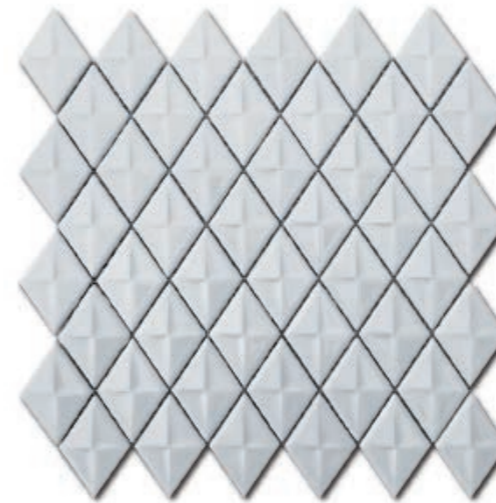

QUATUOR BLACK-WHITE-GREY  
EMOI3030EP04 5F P

PSYCHEDELIC BROWN  
EMOI3030EP05 5F P

305 mm

305 mm

ALUM'EMOI  
MOSAÏC

Sheet 28,3 x 28,3 cm  
Thickness: 5 mm  
Box of 10 sheets  
Sold per sheet

GEM

WHITE N°0  
EMOI3030GEM01 4F P

FRENCH BLUE  
EMOI3030GEM02 4F P

DARK GREEN N°2  
EMOI3030GEM03 4F P

IVORY N°8  
EMOI3030GEM04 4F P

DARK GREY N°33  
EMOI3030GEM05 4F P