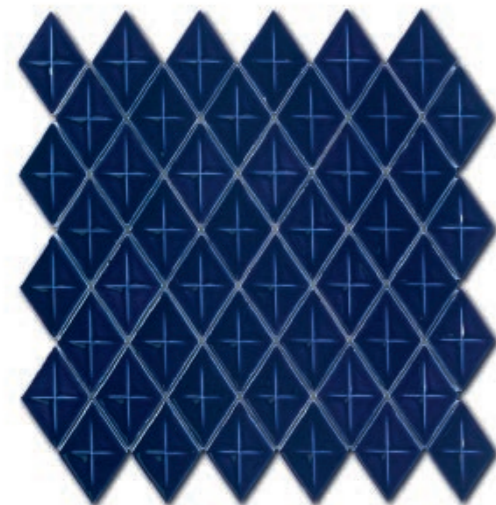

QUATUOR BLACK-WHITE-GREY  
EMOI3030EP04 5F P

PSYCHEDELIC BROWN  
EMOI3030EP05 5F P

305 mm

305 mm

ALUM'EMOI  
MOSAÏC

Sheet 28,3 x 28,3 cm  
Thickness: 5 mm  
Box of 10 sheets  
Sold per sheet

GEM

WHITE N°0  
EMOI3030GEM01 4F P

FRENCH BLUE  
EMOI3030GEM02 4F P

DARK GREEN N°2  
EMOI3030GEM03 4F P

IVORY N°8  
EMOI3030GEM04 4F P

DARK GREY N°33  
EMOI3030GEM05 4F P

# MOSAIC

SEVENTIES

Sheet 30,5 x 30,5 cm  
Thickness: 6 mm  
Box of 10 sheets  
Sold per sheet

PATTERN PSYCHEDELIC BLACK  
EMOI3030SEV01 SF P

GLOBE PSYCHEDELIC BROWN  
EMOI3030SEV02 SF P