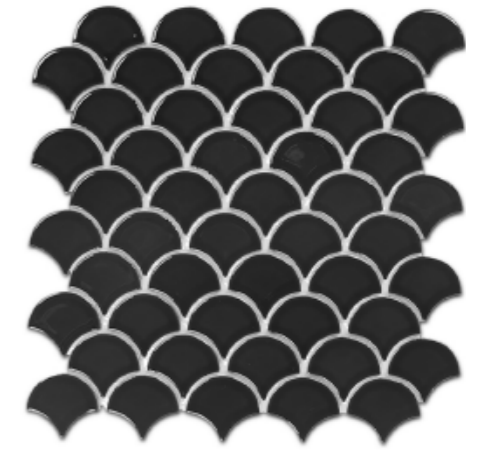

Грета Вульф  
www.gretawolf.ru

FISH SCALE

ALUM'EMOI  
MOSAIC

Sheet 30,5 x 30,5 cm  
Thickness: 6 mm  
Box of 10 sheets  
Sold per sheet

MATTE WHITE  
EMOI3030EP01 4F P

GLOSSY BLACK  
EMOI3030EP02 4F P

TRIO WHITE-GREY  
EMOI3030EP03 5F P

QUATUOR BLACK-WHITE-GREY  
EMOI3030EP04 5F P

PSYCHEDELIC BROWN  
EMOI3030EP05 5F P

305 mm

305 mm

ALUM'EMOI  
MOSAÏC

Sheet 28,3 x 28,3 cm  
Thickness: 5 mm  
Box of 10 sheets  
Sold per sheet

GEM

WHITE N°0  
EMOI3030GEM01 4F P

# MOSAIC

SEVENTIES

Sheet 30,5 x 30,5 cm  
Thickness: 6 mm  
Box of 10 sheets  
Sold per sheet

PATTERN PSYCHEDELIC BLACK  
EMOI3030SEV01 SF P

GLOBE PSYCHEDELIC BROWN  
EMOI3030SEV02 SF P