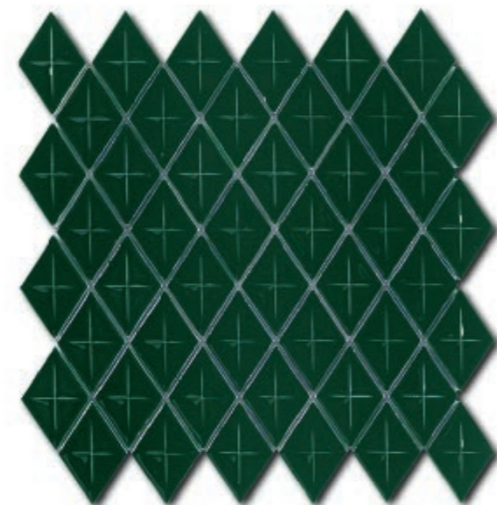

QUATUOR BLACK-WHITE-GREY  
EMOI3030EP04 5F P

PSYCHEDELIC BROWN  
EMOI3030EP05 5F P

305 mm

305 mm

ALUM'EMOI  
MOSAÏC

Sheet 28,3 x 28,3 cm  
Thickness: 5 mm  
Box of 10 sheets  
Sold per sheet

GEM

WHITE N°0  
EMOI3030GEM01 4F P

FRENCH BLUE  
EMOI3030GEM02 4F P

DARK GREEN N°2  
EMOI3030GEM03 4F P

IVORY N°8  
EMOI3030GEM04 4F P

DARK GREY N°33  
EMOI3030GEM05 4F P