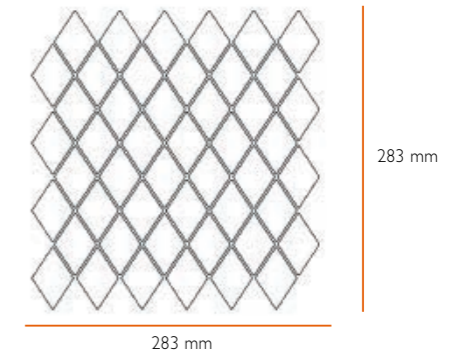

Грета Вульф  
www.gretawolf.ru

FISH SCALE

ALUM'EMOI  
MOSAIC

Sheet 30,5 x 30,5 cm  
Thickness: 6 mm  
Box of 10 sheets  
Sold per sheet

MATTE WHITE  
EMOI3030EP01 4F P

GLOSSY BLACK  
EMOI3030EP02 4F P

TRIO WHITE-GREY  
EMOI3030EP03 5F P

QUATUOR BLACK-WHITE-GREY  
EMOI3030EP04 5F P

PSYCHEDELIC BROWN  
EMOI3030EP05 5F P

305 mm

305 mm

ALUM'EMOI  
MOSAÏC

Sheet 28,3 x 28,3 cm  
Thickness: 5 mm  
Box of 10 sheets  
Sold per sheet

GEM

WHITE N°0  
EMOI3030GEM01 4F P

# MOSAÏC

Sheet 30,5 x 30,5 cm  
Thickness: 6 mm  
Box of 10 sheets  
Sold per sheet

ARABESQUE

305 mm

305 mm

GLOSSY WHITE N°0  
EMOI3030ARA01 4F P

GLOSSY BLACK N°32  
EMOI3030ARA02 4F P

CHINESE BLUE N°20  
EMOI3030ARA04 4F P

# MOSAIC

SEVENTIES

Sheet 30,5 x 30,5 cm  
Thickness: 6 mm  
Box of 10 sheets  
Sold per sheet

PATTERN PSYCHEDELIC BLACK  
EMOI3030SEV01 SF P

GLOBE PSYCHEDELIC BROWN  
EMOI3030SEV02 SF P