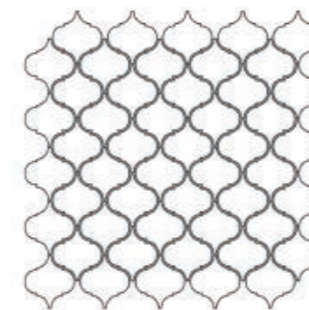

QUATUOR BLACK-WHITE-GREY  
EMOI3030EP04 5F P

PSYCHEDELIC BROWN  
EMOI3030EP05 5F P

305 mm

305 mm

ALUM'EMOI  
MOSAÏC

Sheet 28,3 x 28,3 cm  
Thickness: 5 mm  
Box of 10 sheets  
Sold per sheet

GEM

WHITE N°0  
EMOI3030GEM01 4F P

FRENCH BLUE  
EMOI3030GEM02 4F P

DARK GREEN N°2  
EMOI3030GEM03 4F P

IVORY N°8  
EMOI3030GEM04 4F P

DARK GREY N°33  
EMOI3030GEM05 4F P

# MOSAÏC

Sheet 30,5 x 30,5 cm  
Thickness: 6 mm  
Box of 10 sheets  
Sold per sheet

ARABESQUE

305 mm

305 mm

GLOSSY WHITE N°0  
EMOI3030ARA01 4F P

GLOSSY BLACK N°32  
EMOI3030ARA02 4F P

CHINESE BLUE N°20  
EMOI3030ARA04 4F P