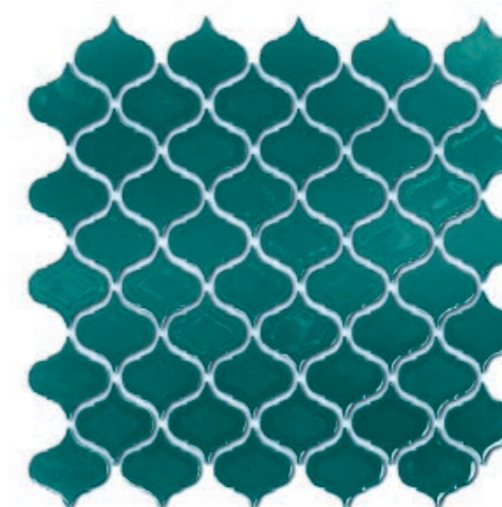

FRENCH BLUE  
EMOI3030GEM02 4F P

DARK GREEN N°2  
EMOI3030GEM03 4F P

IVORY N°8  
EMOI3030GEM04 4F P

DARK GREY N°33  
EMOI3030GEM05 4F P

# MOSAÏC

Sheet 30,5 x 30,5 cm  
Thickness: 6 mm  
Box of 10 sheets  
Sold per sheet

ARABESQUE

305 mm

305 mm

GLOSSY WHITE N°0  
EMOI3030ARA01 4F P

GLOSSY BLACK N°32  
EMOI3030ARA02 4F P

CHINESE BLUE N°20  
EMOI3030ARA04 4F P

TURQUOISE N°13  
EMOI3030ARA03 4F P

# MOSAIC

SEVENTIES

Sheet 30,5 x 30,5 cm  
Thickness: 6 mm  
Box of 10 sheets  
Sold per sheet

PATTERN PSYCHEDELIC BLACK  
EMOI3030SEV01 SF P

GLOBE PSYCHEDELIC BROWN  
EMOI3030SEV02 SF P