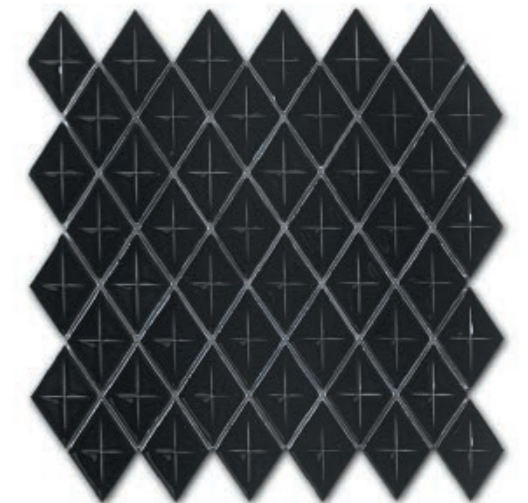

QUATUOR BLACK-WHITE-GREY  
EMOI3030EP04 5F P

PSYCHEDELIC BROWN  
EMOI3030EP05 5F P

305 mm

305 mm

ALUM'EMOI  
MOSAÏC

Sheet 28,3 x 28,3 cm  
Thickness: 5 mm  
Box of 10 sheets  
Sold per sheet

GEM

WHITE N°0  
EMOI3030GEM01 4F P

FRENCH BLUE  
EMOI3030GEM02 4F P

DARK GREEN N°2  
EMOI3030GEM03 4F P

IVORY N°8  
EMOI3030GEM04 4F P

DARK GREY N°33  
EMOI3030GEM05 4F P