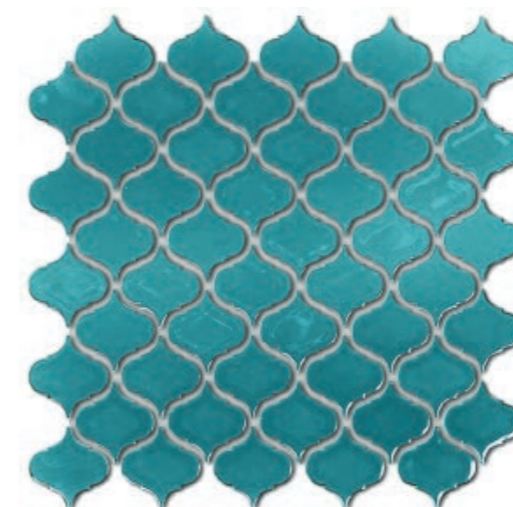

FRENCH BLUE  
EMOI3030GEM02 4F P

DARK GREEN N°2  
EMOI3030GEM03 4F P

IVORY N°8  
EMOI3030GEM04 4F P

DARK GREY N°33  
EMOI3030GEM05 4F P

# MOSAÏC

Sheet 30,5 x 30,5 cm  
Thickness: 6 mm  
Box of 10 sheets  
Sold per sheet

ARABESQUE

305 mm

305 mm

GLOSSY WHITE N°0  
EMOI3030ARA01 4F P

GLOSSY BLACK N°32  
EMOI3030ARA02 4F P

CHINESE BLUE N°20  
EMOI3030ARA04 4F P

TURQUOISE N°13  
EMOI3030ARA03 4F P

# MOSAIC

SEVENTIES

Sheet 30,5 x 30,5 cm  
Thickness: 6 mm  
Box of 10 sheets  
Sold per sheet

PATTERN PSYCHEDELIC BLACK  
EMOI3030SEV01 SF P

GLOBE PSYCHEDELIC BROWN  
EMOI3030SEV02 SF P