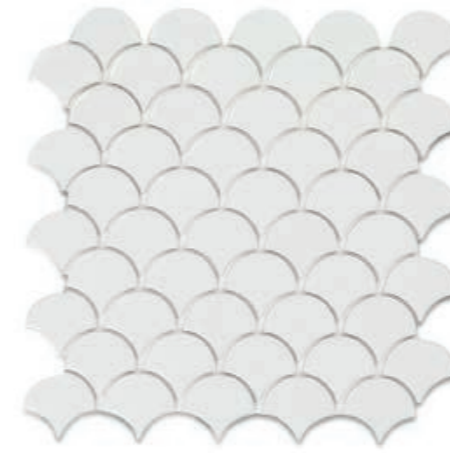

Грета Вульф  
www.gretawolf.ru

FISH SCALE

ALUM'EMOI  
MOSAIC

Sheet 30,5 x 30,5 cm  
Thickness: 6 mm  
Box of 10 sheets  
Sold per sheet

MATTE WHITE  
EMOI3030EP01 4F P

GLOSSY BLACK  
EMOI3030EP02 4F P

TRIO WHITE-GREY  
EMOI3030EP03 5F P

QUATUOR BLACK-WHITE-GREY  
EMOI3030EP04 5F P

PSYCHEDELIC BROWN  
EMOI3030EP05 5F P

305 mm

305 mm

ALUM'EMOI  
MOSAÏC

Sheet 28,3 x 28,3 cm  
Thickness: 5 mm  
Box of 10 sheets  
Sold per sheet

GEM

WHITE N°0  
EMOI3030GEM01 4F P

# MOSAIC

SEVENTIES

Sheet 30,5 x 30,5 cm  
Thickness: 6 mm  
Box of 10 sheets  
Sold per sheet

PATTERN PSYCHEDELIC BLACK  
EMOI3030SEV01 SF P

GLOBE PSYCHEDELIC BROWN  
EMOI3030SEV02 SF P