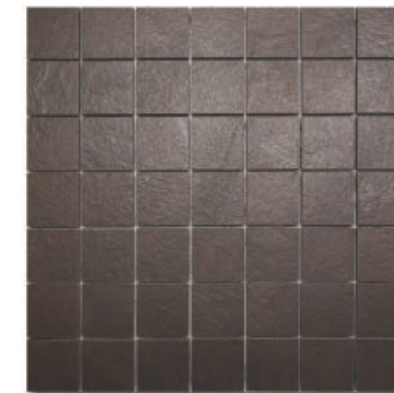

Sheet 30 x 30 cm
Thickness: 10 mm

GLAZED PORCELAIN

Walls & Floor

QUATUOR INDIA 30 x 30
EMOI3030C05 8F P

COCKTAIL INDIA 30 x 30
EMOI3030C06 8F P

INDIA BROWN 30 x 30
EMOI3030C07 7F P

INDIA BEIGE 30 x 30
EMOI3030C08 7F P

INDIA GREY 30 x 30
EMOI3030C09 7F P

INDIA BLACK 30 x 30
EMOI3030C10 7F P

GLAZED PORCELAIN

Walls only

Genuine
Platinum
Walls only

EMOI' SILVER GREY
EMOI3030C04
10F P

Genuine
Gold
Walls only

EMOI' CHOCOLATE GOLD
EMOI3030C03
10F P