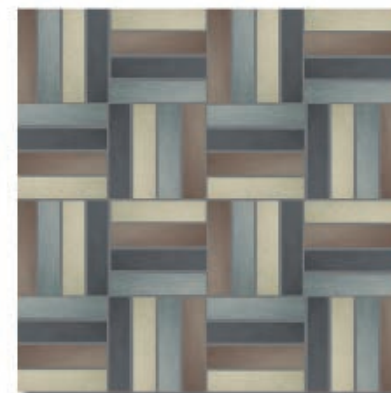

Sheet 30 x 30 cm
Thickness: 10 mm

GLAZED PORCELAIN

Walls & Floor

QUATUOR INDIA 30 x 30
EMOI3030C05 8F P

COCKTAIL INDIA 30 x 30
EMOI3030C06 8F P

INDIA BROWN 30 x 30
EMOI3030C07 7F P

INDIA BEIGE 30 x 30
EMOI3030C08 7F P

INDIA GREY 30 x 30
EMOI3030C09 7F P

INDIA BLACK 30 x 30
EMOI3030C10 7F P

GLAZED PORCELAIN

Walls only

Genuine
Platinum
Walls only

EMOI' SILVER GREY
EMOI3030C04
10F P

Genuine
Gold
Walls only

EMOI' CHOCOLATE GOLD
EMOI3030C03
10F P