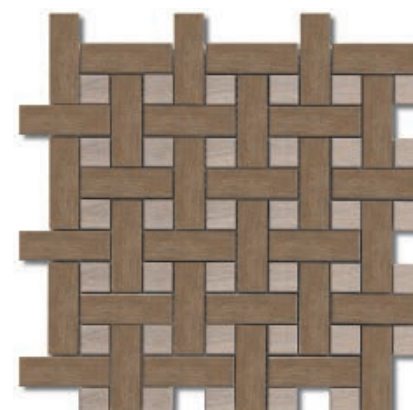

INDIA GREY 30 x 30
EMOI3030C09 7F P

INDIA BLACK 30 x 30
EMOI3030C10 7F P

GLAZED PORCELAIN

Walls only

Genuine
Platinum
Walls only

EMOI' SILVER GREY
EMOI3030C04
10F P

Genuine
Gold
Walls only

EMOI' CHOCOLATE GOLD
EMOI3030C03
10F P

Walls & Floor

EMOI' GREY
EMOI3030C02
8F P

EMOI' CHOCOLATE
EMOI3030C01
8F P

Sheet 32 x 32 cm
Thickness: 10 mm

BRAIDED WOOD 32 x 32
EMOI3232C11 8F P